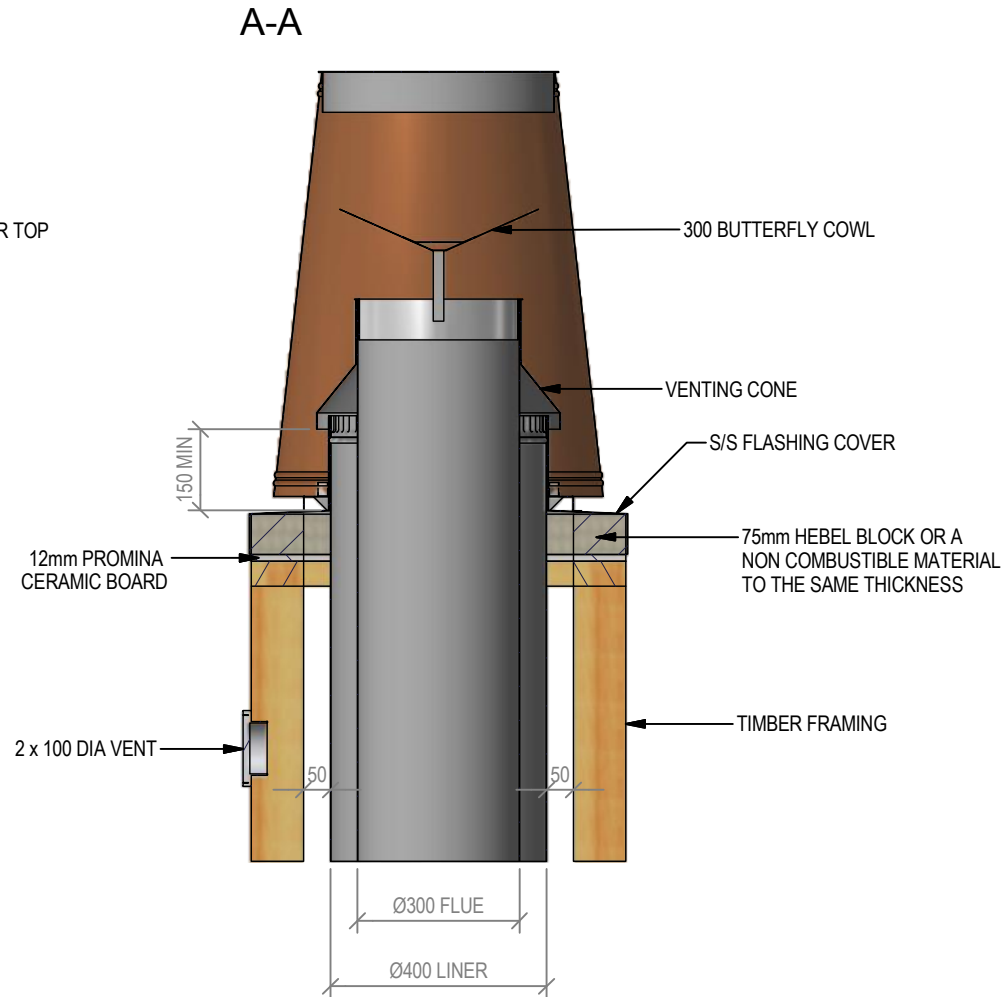

Large Copper Top & Flashing Detail

Large Copper Top (300 - 450 Flue Dia)

Fire, Flue System to Comply with ASNZS 2918:2001

Due to continued product improvement, Warrington Ind LTD reserves the right to change product specifications without prior notification.

Read all the Instructions carefully before commencing the Installation. Failure to follow these instructions may result in a fire hazard and void the warranty

For Specification See: www.warrington.co.nz

Copyright ©

Warrington Industries Ltd.			
PH: 09 273 9227 FAX: 09 273 9241 WEB: www.warrington.co.nz			
TITLE	LARGE COPPER TOP & FLASHING DETAIL		
DRAWN	ROBERT	DATE	20/06/13
SCALE	NOT TO SCALE	REVISION	01