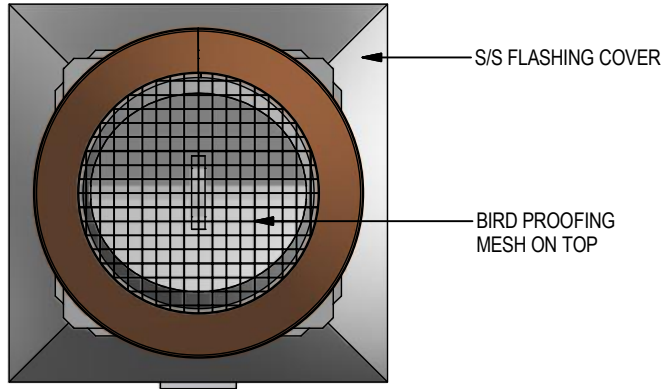

Large Copper Top & Flashing Detail

Large Copper Top (300 - 450 Flue Dia)

Fire, Flue System to Comply with ASNZS 2918:2001

Due to continued product improvement, Warrington Ind LTD reserves the right to change product specifications without prior notification.

Read all the Instructions carefully before commencing the Installation. Failure to follow these instructions may result in a fire hazard and void the warranty

For Specification See: www.warrington.co.nz

Copyright ©

Warrington Industries Ltd.			
PH: 09 273 9227 FAX: 09 273 9241 WEB: www.warrington.co.nz			
TITLE	LARGE COPPER TOP & FLASHING DETAIL		
DRAWN	ROBERT	DATE	20/06/13
SCALE	NOT TO SCALE	REVISION	01