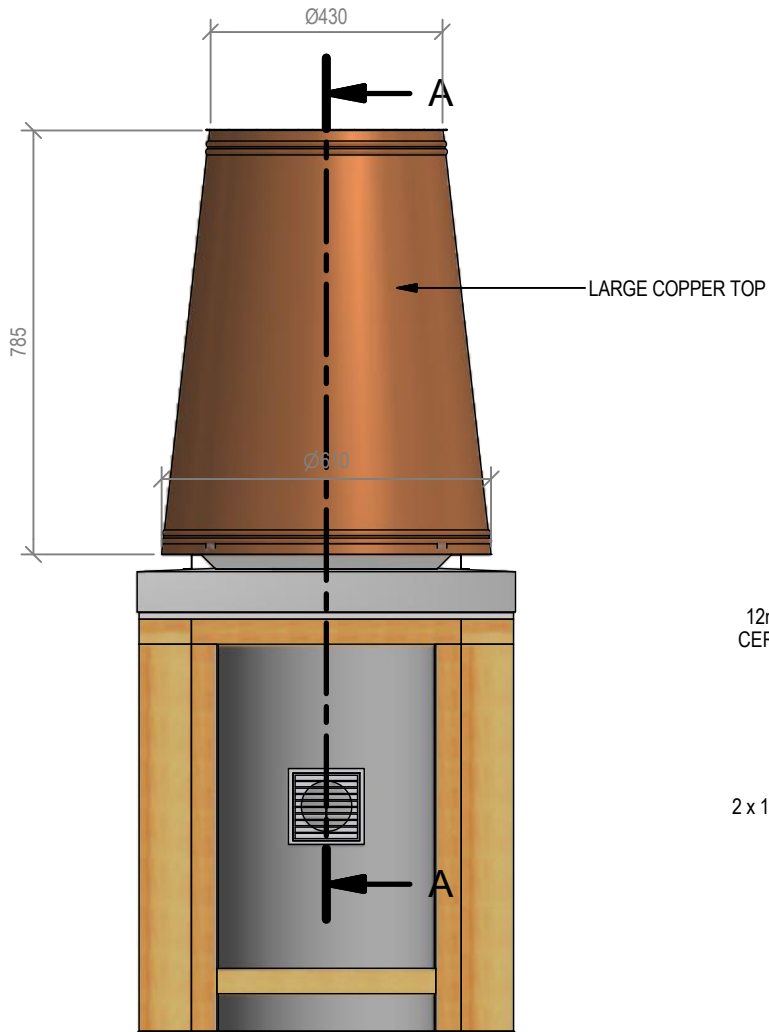

Large Copper Top & Flashing Detail

Large Copper Top (300 - 450 Flue Dia)

Fire, Flue System to Comply with ASNZS 2918:2001

Due to continued product improvement, Warrington Ind LTD reserves the right to change product specifications without prior notification.

Read all the Instructions carefully before commencing the Installation. Failure to follow these instructions may result in a fire hazard and void the warranty

For Specification See: www.warrington.co.nz

Copyright ©

Warrington Industries Ltd.			
PH: 09 273 9227 FAX: 09 273 9241 WEB: www.warrington.co.nz			
TITLE	LARGE COPPER TOP & FLASHING DETAIL		
DRAWN	ROBERT	DATE	20/06/13
SCALE	NOT TO SCALE	REVISION	01