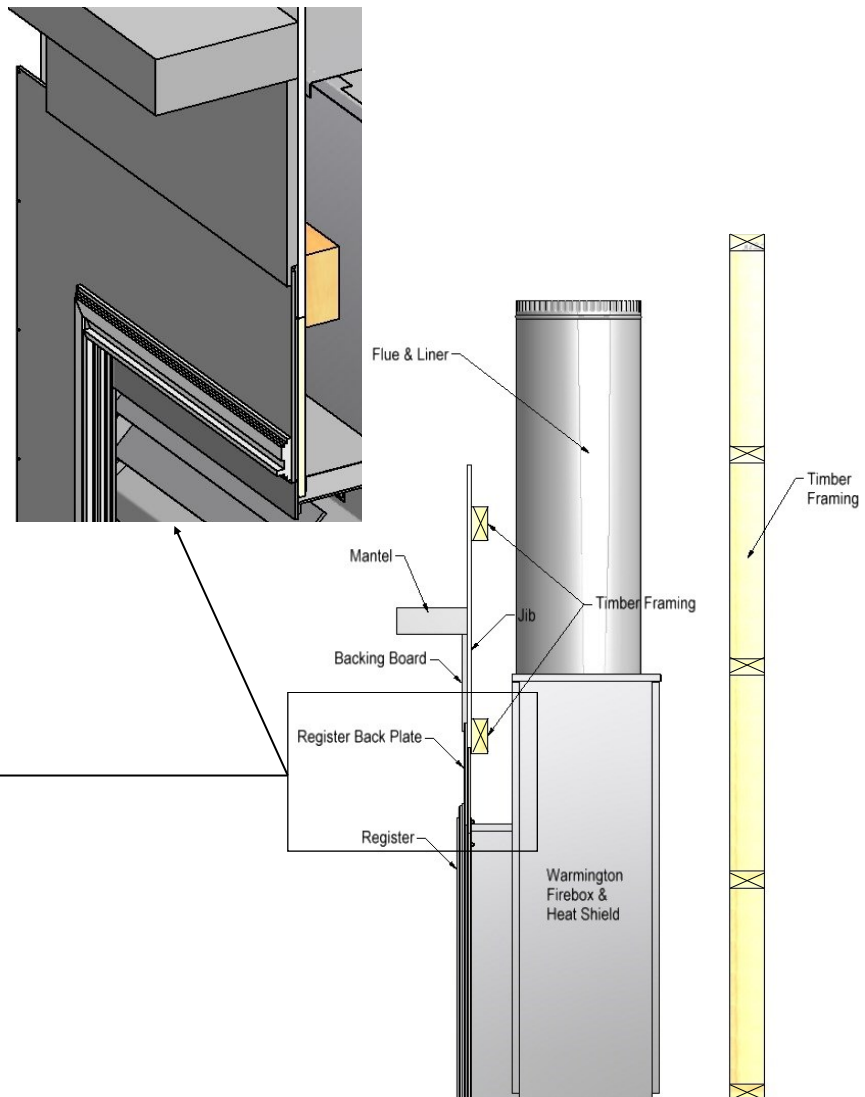

Due to continued product improvement, Warmington Ind LTD reserves the right to change product specifications without prior notification.