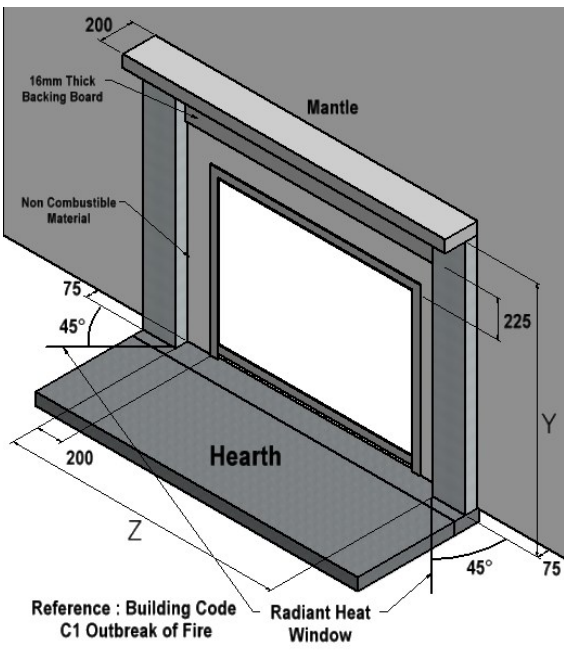

Mantel Clearance

General Fitment Detail