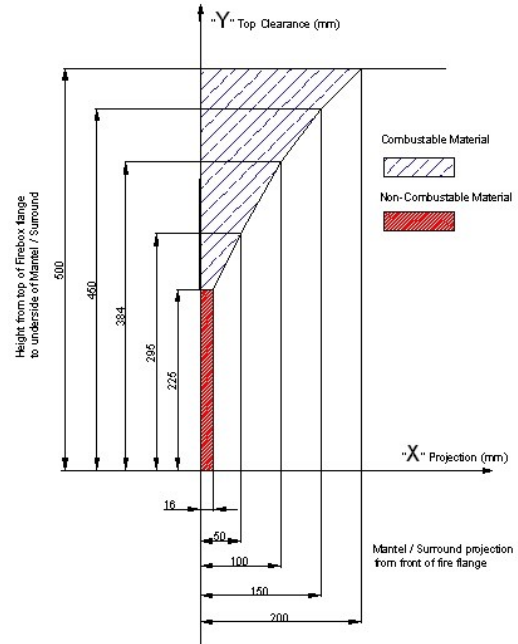

Mantel Clearance

General Fitment Detail