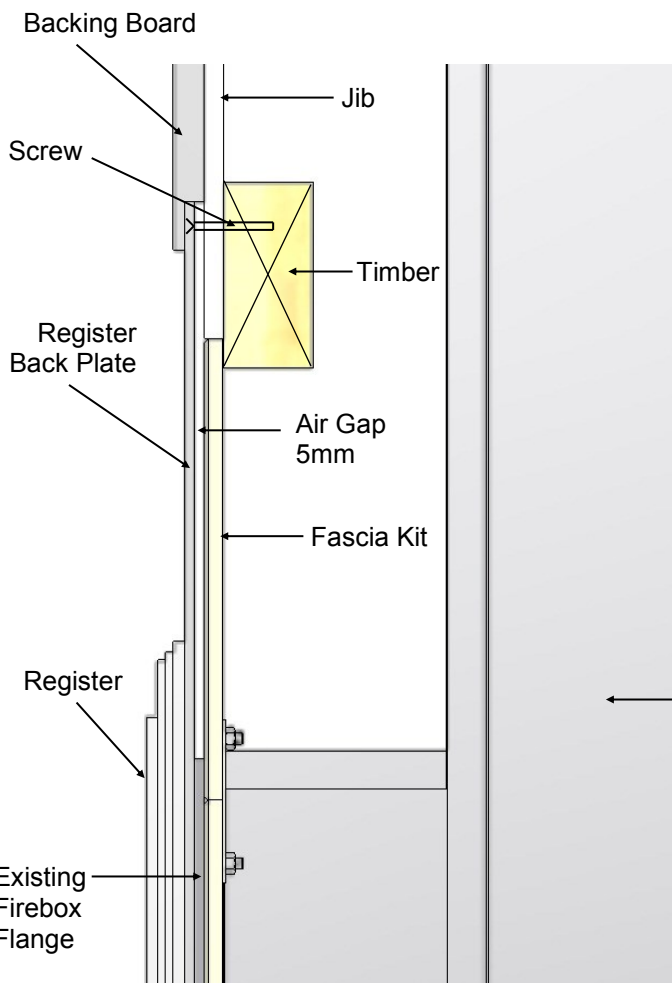

Due to continued product improvement, Warmington Ind LTD reserves the right to change product specifications without prior notification.