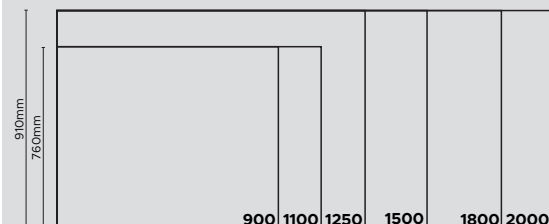

NOUVEAU, NOUVEAU BBQ & NOUVEAU PIZZERIA MODELS

Firebox sizes