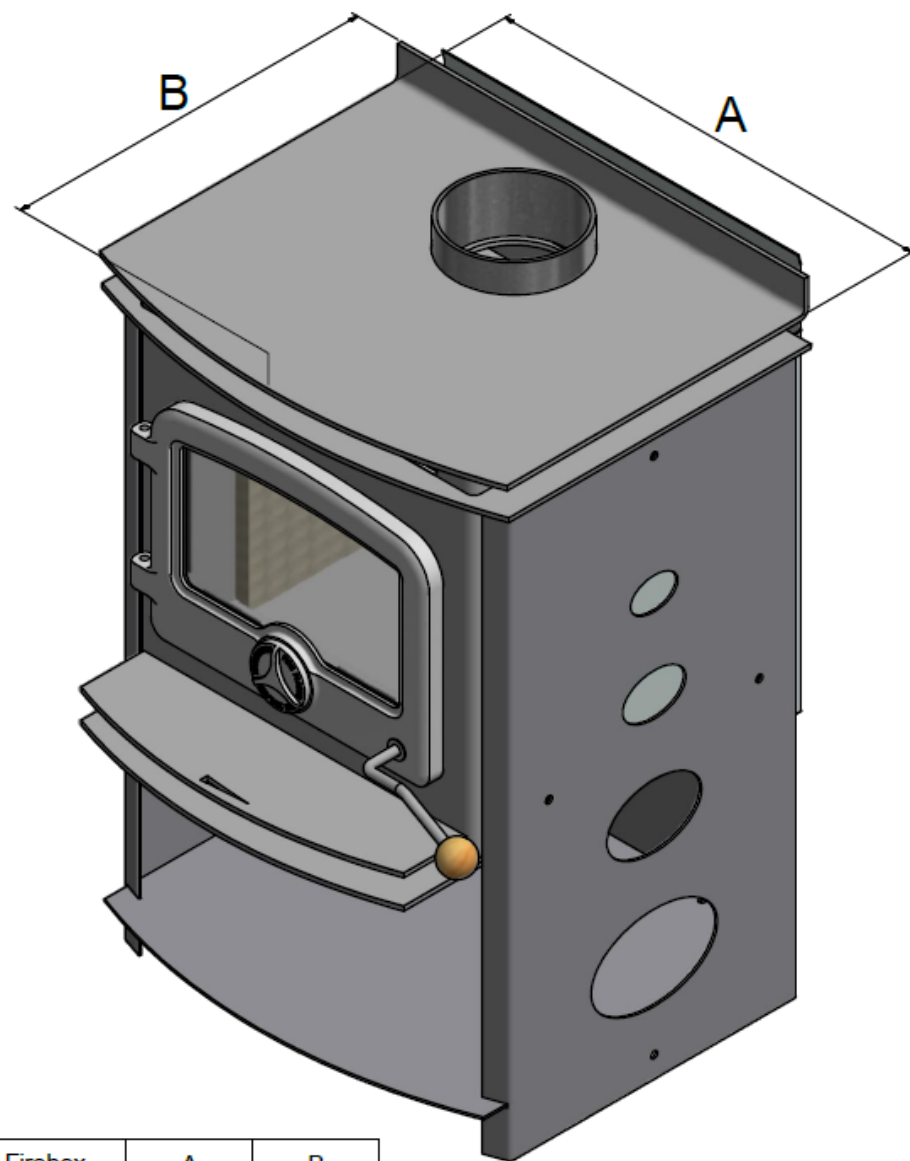

Southern Series Dimensions(after 2005)

Southern Series Non Clean Air Dimensions(pre 2005)

Firebox	A	B
Lewis	580	495
Lindis	660	500
McKenzie	660	600

Firebox	A	B
Lewis	580	480
Lindis	660	485
McKenzie	710	485