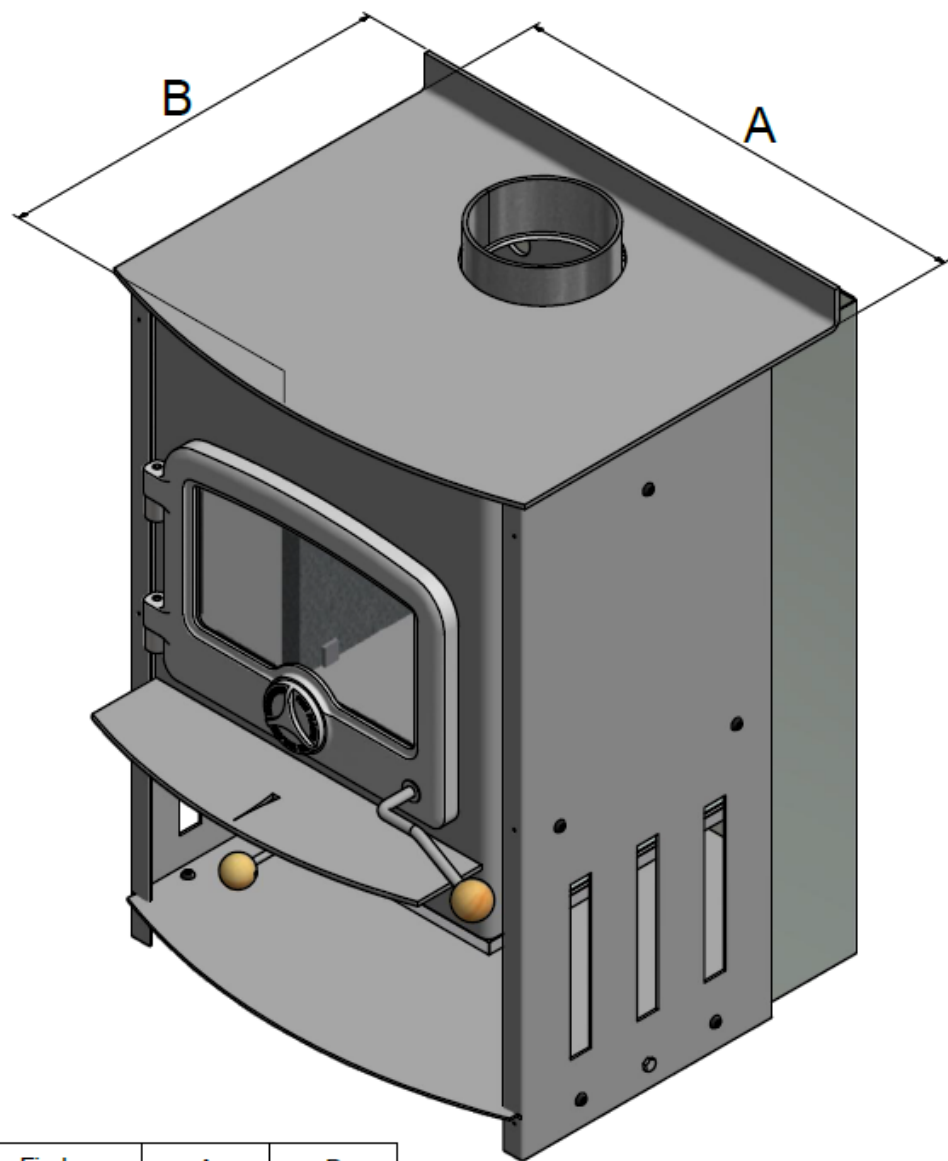

Southern Series Dimensions(after 2005)

Southern Series Non Clean Air Dimensions(pre 2005)

Firebox	A	B
Lewis	580	495
Lindis	660	500
McKenzie	660	600

Firebox	A	B
Lewis	580	480
Lindis	660	485
McKenzie	710	485