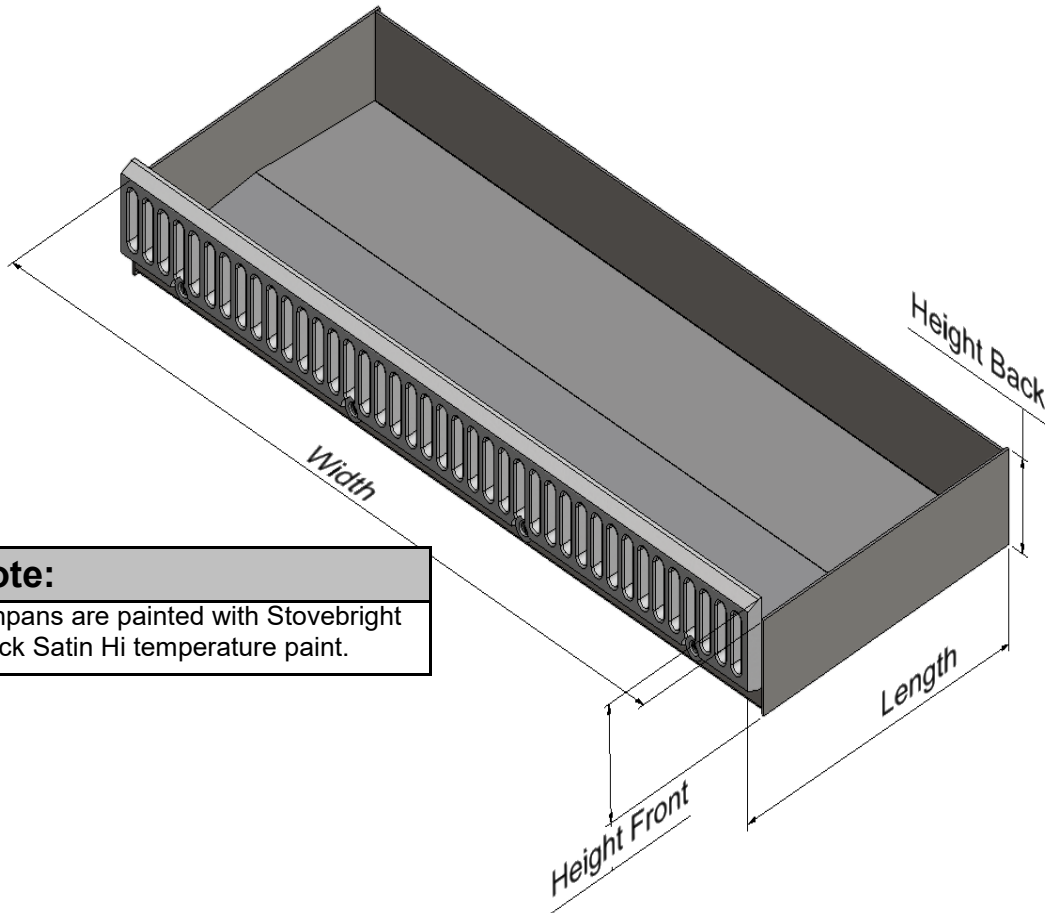

Ashpans for Indoor Wood Fires

Warmington manufacture replacement ashpans for the indoor open wood fires, to suit firebox sizes from SI440 to SI2000.

Note:
Ashpans are painted with Stovebright Black Satin Hi temperature paint.

SI General ASH PANS				
Size	Length	Width	Height Back	Height Front
SI 440	330	381	100	115
SI 600	330	426	100	123
SI 700	330	526	100	123
SI 700T	330	526	100	123
SI 780	330	606	100	123
SI 780 T	330	606	100	123
SI 900	380	726	100	123
SI 1100	380	926	100	123
SI 1250	473	1078	160	118
SI 1500	475	1378	160	121
SI 1800	475	1628	160	130
SI 2000	475	1840	160	118