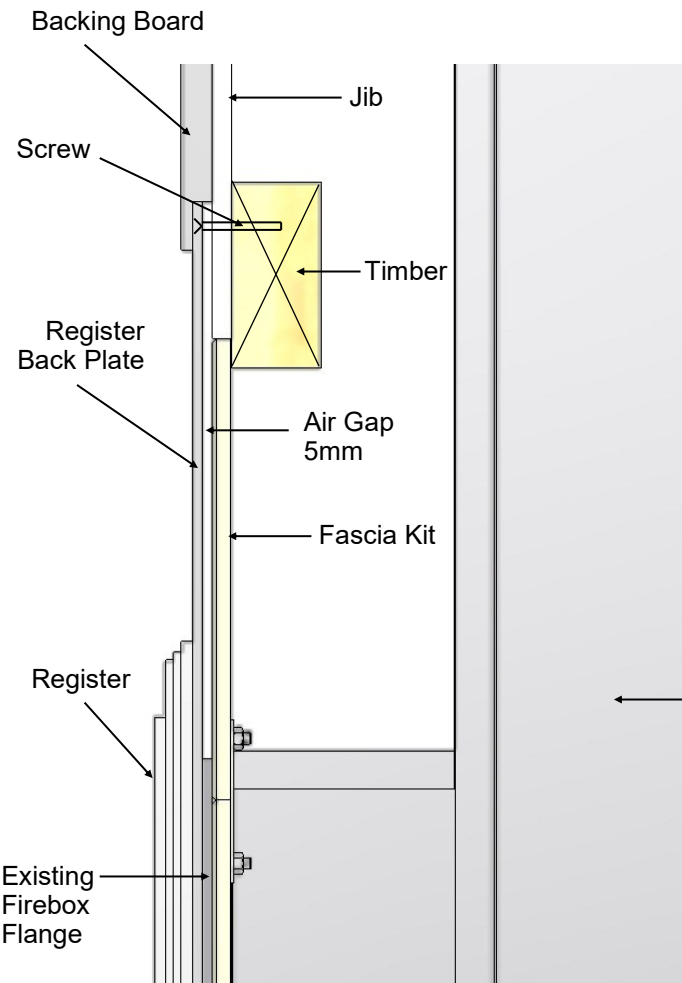

Warmington Register Plate Details

Open Gas Fire

Firebox Size	A	B	C	D	E	F
SG 700	1090	840	195	700	600	600
SG 780	1170	840	195	780	600	600
SG 900	1290	840	195	900	600	600
SG 1100*	1490	840	195	1100	600	600

Note:
 Cover Register 15mm at sides and top with a mantel.
 See details on product specification

IMPORTANT
 *1100 size is only for the SG Square register plate, NOT SG Arched.

Open Wood Fire

Firebox Size	A	B	C	D	E	F
SI 600	980	915	210	560	625	625
SI 700	1080	915	210	660	625	625
SI 700T	1080	965	210	660	675	675
SI 780	1160	915	210	740	625	625
SI 780T	1160	995	210	740	705	705
SI 900	1280	1065	210	860	775	775

Due to continued product improvement, Warmington Ind LTD reserves the right to change product specifications without prior notification.

Mantel Clearance

General Fitment Detail

Due to continued product improvement, Warmington Ind LTD reserves the right to change product specifications without prior notification.