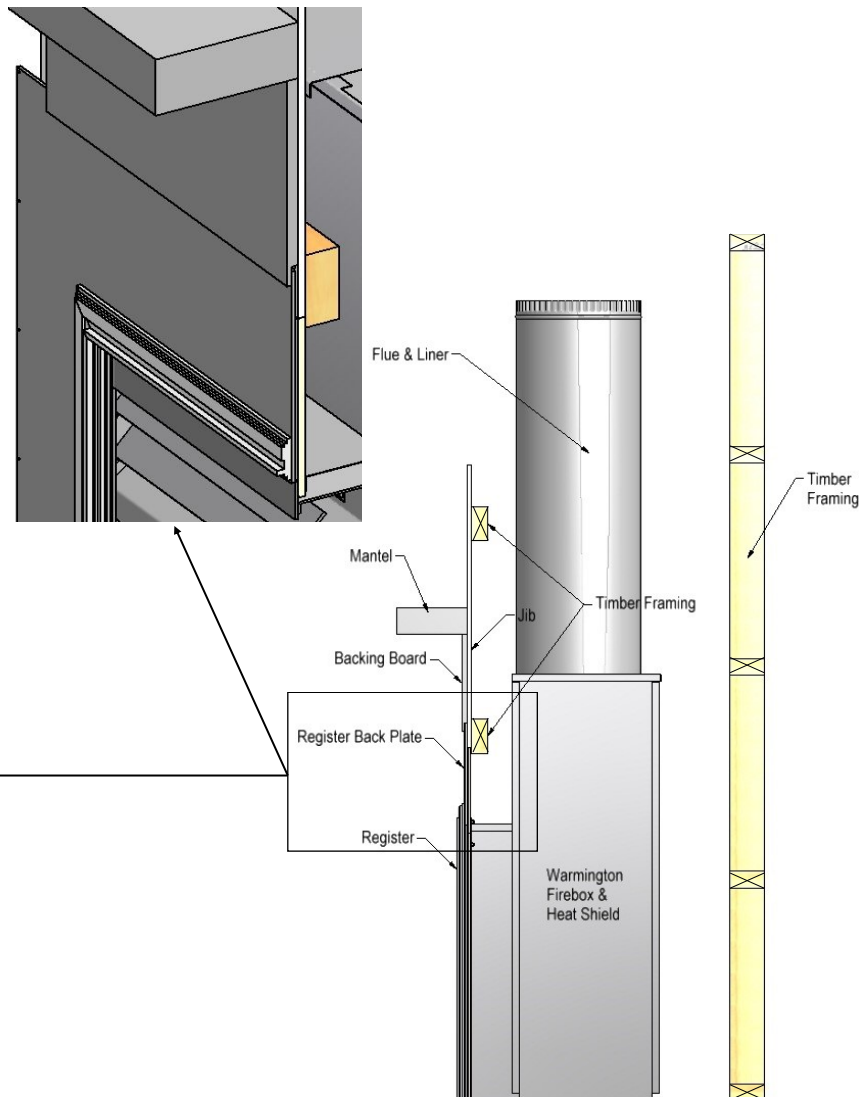

Warmington Register Plate Details

Open Gas Fire

Firebox Size	A	B	C	D	E	F
SG 700	1090	840	195	700	600	600
SG 780	1170	840	195	780	600	600
SG 900	1290	840	195	900	600	600
SG 1100*	1490	840	195	1100	600	600

Note:
 Cover Register 15mm at sides and top with a mantel.
 See details on product specification

IMPORTANT
 *1100 size is only for the SG Square register plate, NOT SG Arched.

Open Wood Fire

Firebox Size	A	B	C	D	E	F
SI 600	980	915	210	560	625	625
SI 700	1080	915	210	660	625	625
SI 700T	1080	965	210	660	675	675
SI 780	1160	915	210	740	625	625
SI 780T	1160	995	210	740	705	705
SI 900	1280	1065	210	860	775	775

Due to continued product improvement, Warmington Ind LTD reserves the right to change product specifications without prior notification.

Mantel Clearance

General Fitment Detail

Due to continued product improvement, Warmington Ind LTD reserves the right to change product specifications without prior notification.