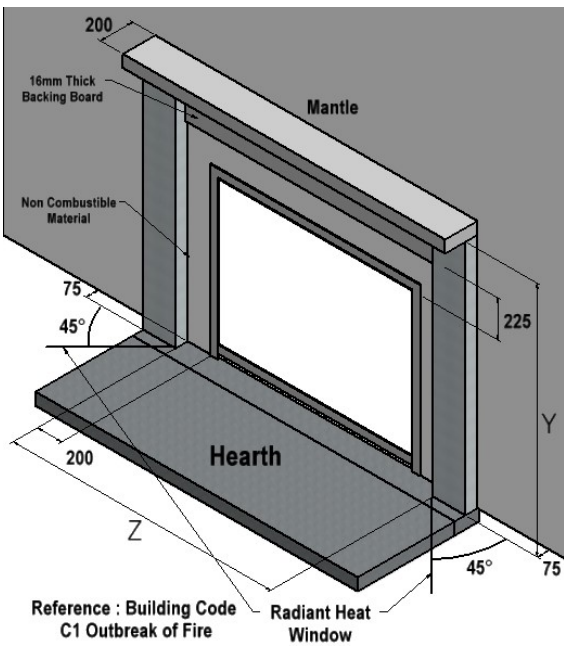

Warmington Register Plate Details

Open Gas Fire

Firebox Size	A	B	C	D	E	F
SG 700	1090	840	195	700	600	600
SG 780	1170	840	195	780	600	600
SG 900	1290	840	195	900	600	600
SG 1100*	1490	840	195	1100	600	600

Note:
 Cover Register 15mm at sides and top with a mantel.
 See details on product specification

IMPORTANT
 *1100 size is only for the SG Square register plate, NOT SG Arched.

Open Wood Fire

Firebox Size	A	B	C	D	E	F
SI 600	980	915	210	560	625	625
SI 700	1080	915	210	660	625	625
SI 700T	1080	965	210	660	675	675
SI 780	1160	915	210	740	625	625
SI 780T	1160	995	210	740	705	705
SI 900	1280	1065	210	860	775	775

Due to continued product improvement, Warmington Ind LTD reserves the right to change product specifications without prior notification.

Mantel Clearance

General Fitment Detail

Due to continued product improvement, Warmington Ind LTD reserves the right to change product specifications without prior notification.