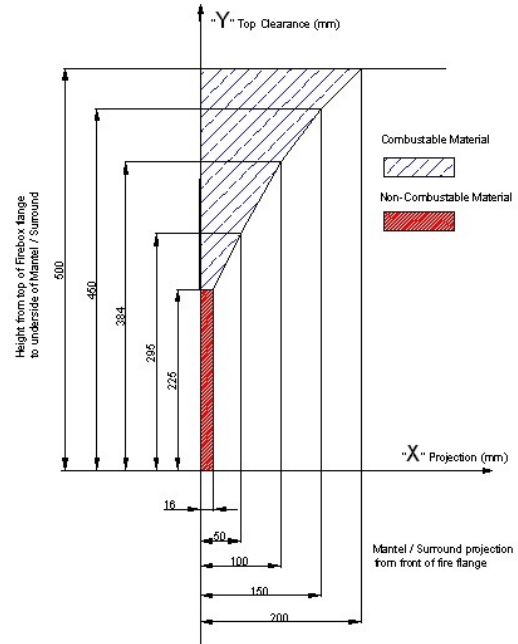

Warmington Register Plate Details

Open Gas Fire

Firebox Size	A	B	C	D	E	F
SG 700	1090	840	195	700	600	600
SG 780	1170	840	195	780	600	600
SG 900	1290	840	195	900	600	600
SG 1100*	1490	840	195	1100	600	600

Note:
 Cover Register 15mm at sides and top with a mantel.
 See details on product specification

IMPORTANT
 *1100 size is only for the SG Square register plate, NOT SG Arched.

Open Wood Fire

Firebox Size	A	B	C	D	E	F
SI 600	980	915	210	560	625	625
SI 700	1080	915	210	660	625	625
SI 700T	1080	965	210	660	675	675
SI 780	1160	915	210	740	625	625
SI 780T	1160	995	210	740	705	705
SI 900	1280	1065	210	860	775	775

Due to continued product improvement, Warmington Ind LTD reserves the right to change product specifications without prior notification.

Mantel Clearance

General Fitment Detail

Due to continued product improvement, Warmington Ind LTD reserves the right to change product specifications without prior notification.