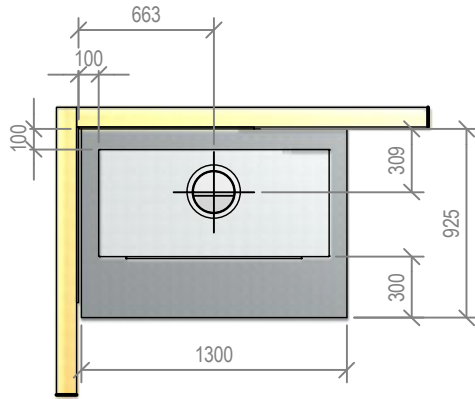

Warmington Gas Open Fire

SG 700 Square Top Freestanding Cabinet

Fire, Flue System to Comply with NZS 5261 / 5262 : 2003

Due to continued product improvement, Warmington Ind LTD reserves the right to change product specifications without prior notification.

Copyright ©

Warmington Industries Ltd.			
PH: 09 273 9227 FAX: 09 273 9241 WEB: www.warmington.co.nz			
TITLE	SG 700 SQUARE TOP FREESTANDING CABINET		
DRAWN	ALAN	DATE	15/06/11
SCALE	NOT TO SCALE	REVISION	01