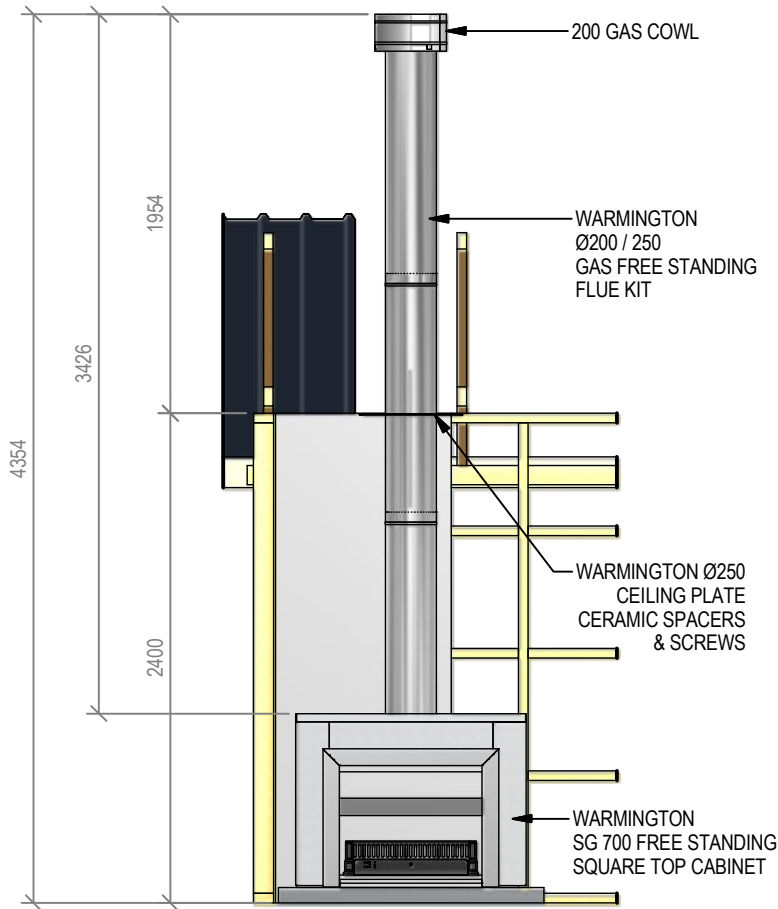

Warmington Gas Open Fire

SG 700 Square Top Freestanding Cabinet - Straight Hearth

Fire, Flue System to Comply with NZS 5261 / 5262 : 2003

Due to continued product improvement, Warmington Ind LTD reserves the right to change product specifications without prior notification.

Copyright ©

Warmington Industries Ltd.			
PH: 09 273 9227 FAX: 09 273 9241 WEB: www.warmington.co.nz			
TITLE	SG 700 SQUARE TOP FREESTANDING CABINET - STRAIGHT HEARTH	DATE	15/06/11
DRAWN	ALAN	REVISION	01
SCALE	NOT TO SCALE		

Warmington Gas Open Fire

SG 700 Square Top Freestanding Cabinet - Corner Hearth

Fire, Flue System to Comply with NZS 5261 / 5262 : 2003

Due to continued product improvement, Warmington Ind LTD reserves the right to change product specifications without prior notification.