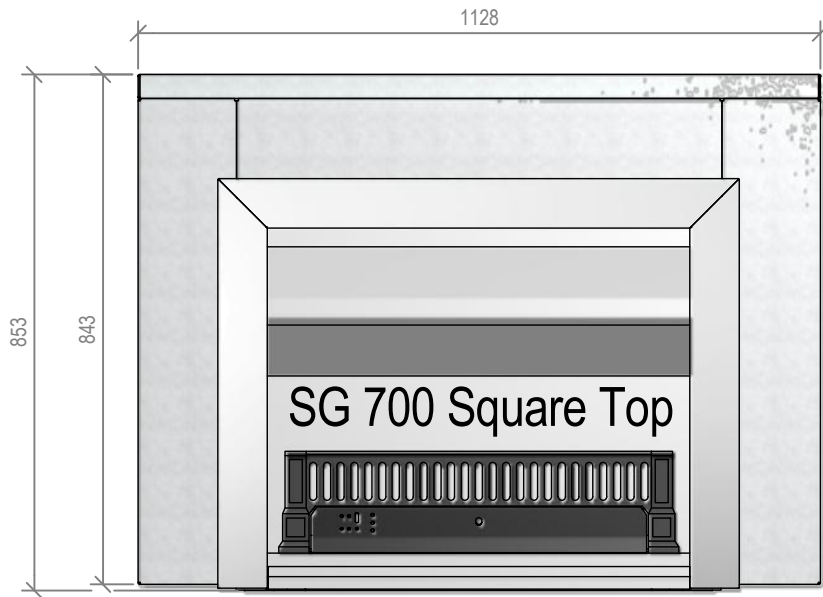

Warmington Gas Open Fire

SG 700 Square Top Freestanding Cabinet

Fire, Flue System to Comply with NZS 5261 / 5262 : 2003

Due to continued product improvement, Warmington Ind LTD reserves the right to change product specifications without prior notification.

Copyright ©

Warmington Industries Ltd.			
PH: 09 273 9227 FAX: 09 273 9241 WEB: www.warmington.co.nz			
TITLE	SG 700 SQUARE TOP FREESTANDING CABINET		
DRAWN	ALAN	DATE	15/06/11
SCALE	NOT TO SCALE	REVISION	01

Warmington Gas Open Fire

SG 700 Square Top Freestanding Cabinet - Straight Hearth

Fire, Flue System to Comply with NZS 5261 / 5262 : 2003

Due to continued product improvement, Warmington Ind LTD reserves the right to change product specifications without prior notification.