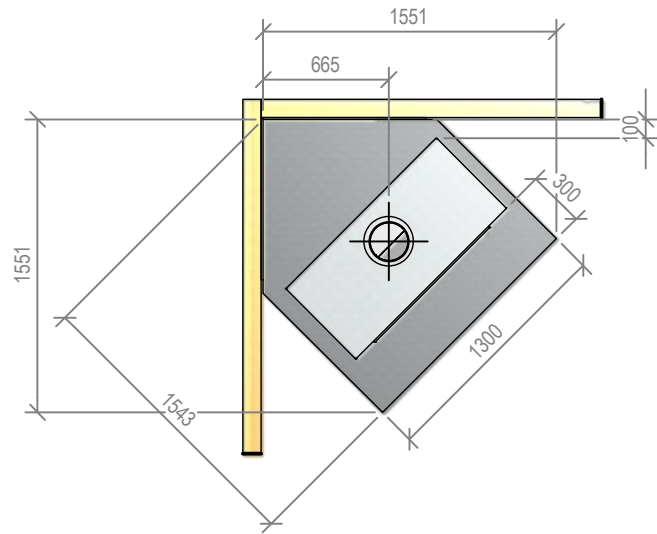

Copyright ©

Warmington Industries Ltd.			
PH: 09 273 9227 FAX: 09 273 9241 WEB: www.warmington.co.nz			
TITLE	SG 700 SQUARE TOP FREESTANDING CABINET		
DRAWN	ALAN	DATE	15/06/11
SCALE	NOT TO SCALE	REVISION	01

Warmington Gas Open Fire

SG 700 Square Top Freestanding Cabinet - Straight Hearth

Fire, Flue System to Comply with NZS 5261 / 5262 : 2003

Due to continued product improvement, Warmington Ind LTD reserves the right to change product specifications without prior notification.

Copyright ©

Warmington Industries Ltd.			
PH: 09 273 9227 FAX: 09 273 9241 WEB: www.warmington.co.nz			
TITLE	SG 700 SQUARE TOP FREESTANDING CABINET - STRAIGHT HEARTH	DATE	15/06/11
DRAWN	ALAN	REVISION	01
SCALE	NOT TO SCALE		