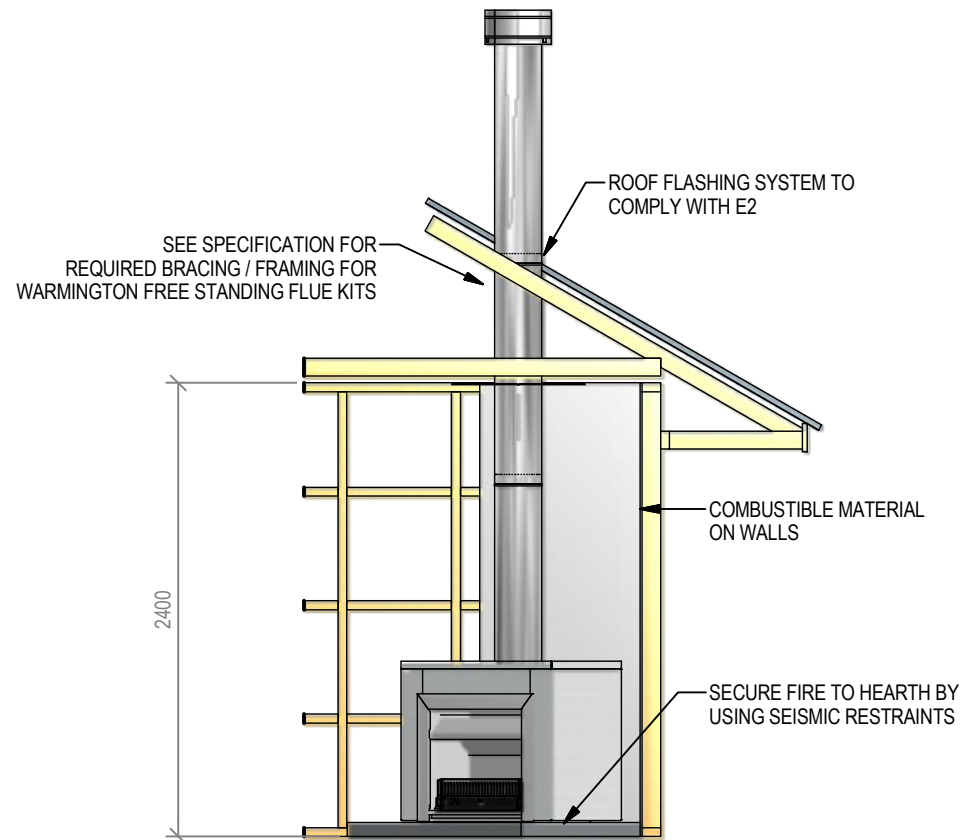

Warmington Industries Ltd.			
PH: 09 273 9227 FAX: 09 273 9241 WEB: www.warmington.co.nz			
TITLE	SG 700 SQUARE TOP FREESTANDING CABINET - CORNER HEARTH	DATE	15/06/11
DRAWN	ALAN	REVISION	01
SCALE	NOT TO SCALE