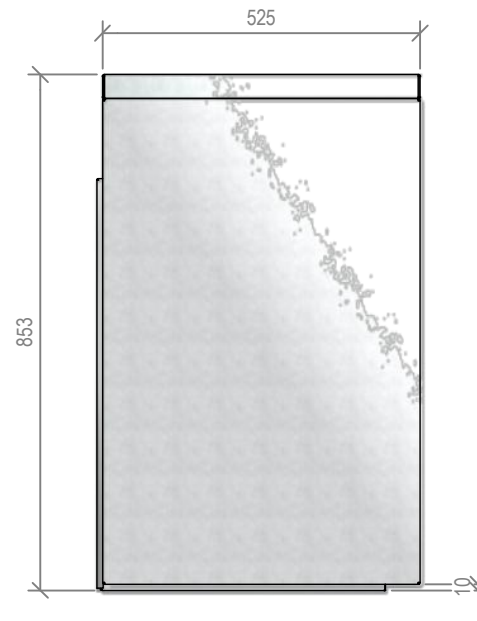

Warmington Gas Open Fire

SG 700 Square Top Freestanding Cabinet

Fire, Flue System to Comply with NZS 5261 / 5262 : 2003

Due to continued product improvement, Warmington Ind LTD reserves the right to change product specifications without prior notification.

Copyright ©

Warmington Industries Ltd.			
PH: 09 273 9227 FAX: 09 273 9241 WEB: www.warmington.co.nz			
TITLE	SG 700 SQUARE TOP FREESTANDING CABINET		
DRAWN	ALAN	DATE	15/06/11
SCALE	NOT TO SCALE	REVISION	01