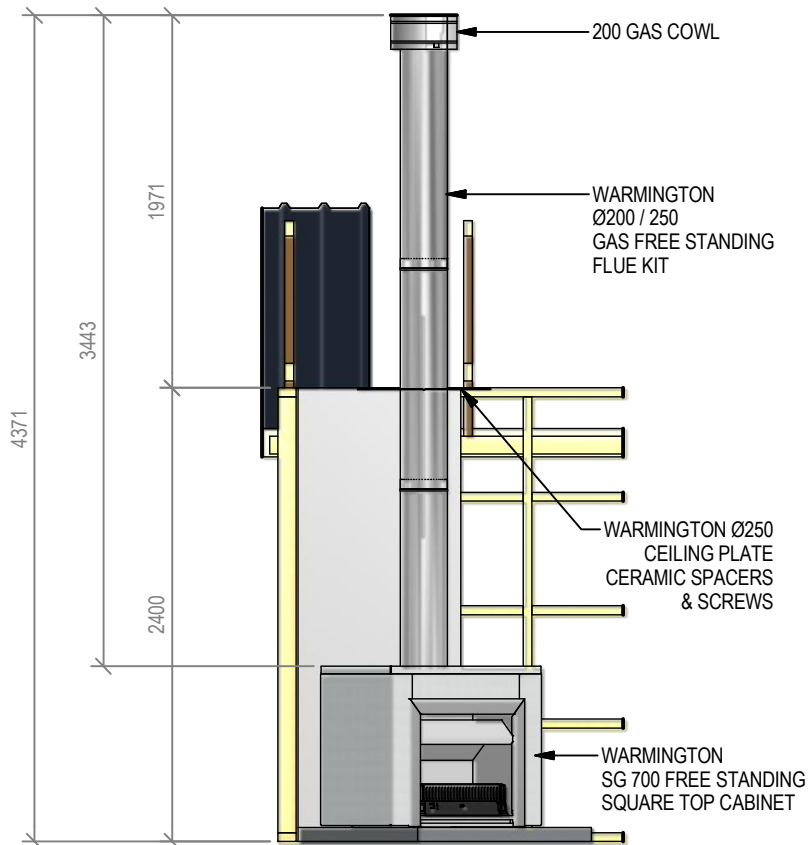

Copyright ©

Warmington Industries Ltd.			
PH: 09 273 9227 FAX: 09 273 9241 WEB: www.warmington.co.nz			
TITLE	SG 700 SQUARE TOP FREESTANDING CABINET - STRAIGHT HEARTH	DATE	15/06/11
DRAWN	ALAN	REVISION	01
SCALE	NOT TO SCALE		

Warmington Gas Open Fire

SG 700 Square Top Freestanding Cabinet - Corner Hearth

Fire, Flue System to Comply with NZS 5261 / 5262 : 2003

Due to continued product improvement, Warmington Ind LTD reserves the right to change product specifications without prior notification.

Copyright ©

Warmington Industries Ltd.			
PH: 09 273 9227 FAX: 09 273 9241 WEB: www.warmington.co.nz			
TITLE	SG 700 SQUARE TOP FREESTANDING CABINET - CORNER HEARTH	DATE	15/06/11
DRAWN	ALAN	REVISION	01
SCALE	NOT TO SCALE		