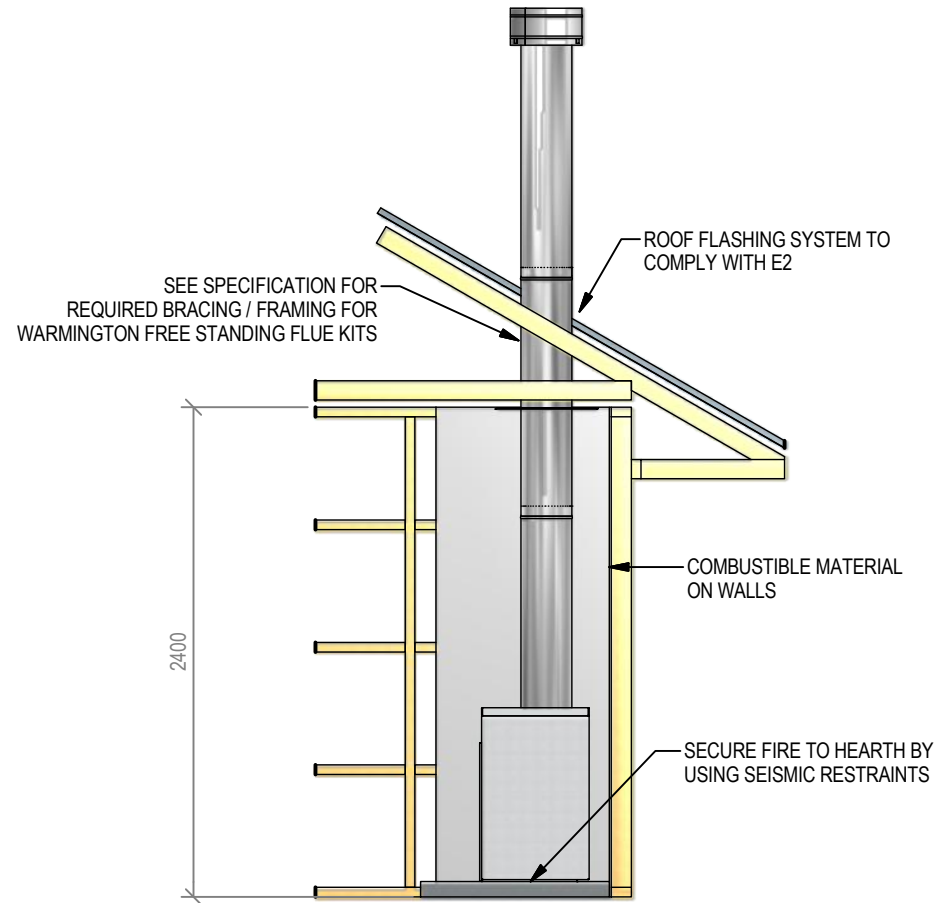

Warmington Industries Ltd.			
PH: 09 273 9227 FAX: 09 273 9241 WEB: www.warmington.co.nz			
TITLE	SG 700 SQUARE TOP FREESTANDING CABINET - STRAIGHT HEARTH	DATE	15/06/11
DRAWN	ALAN	REVISION	01
SCALE	NOT TO SCALE