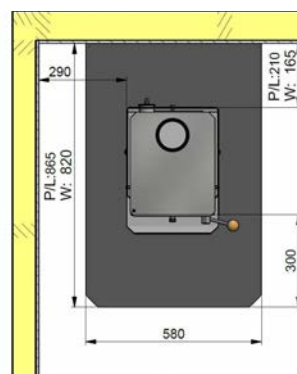

Being self-sufficient and living off the grid has never been easier.

**Pedestal Dimensions**

**Log Box Dimensions**

**Wall-Mount Dimensions**

**Vertical Clearances**

**Clearances: Corner Install**

**Clearances: Straight Install**

**NOTE:**

- The Pedestal model needs a supplementary hearth of 580 x 865mm if installed onto a combustible surface.
- The Wetback can be purchased as an optional extra.

Dimensions are in millimetres

P: Pedestal  
L: Log Box  
W: Wall-Mount  
Ø: Diameter