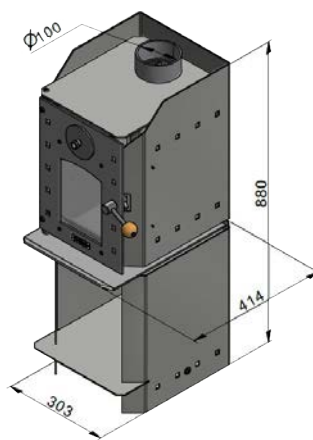

Log Box Dimensions