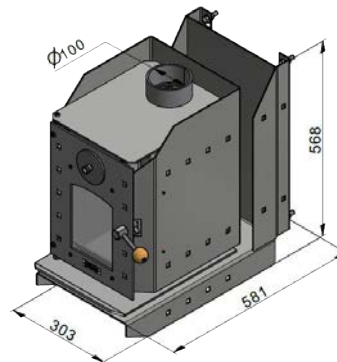

Being self-sufficient and living off the grid has never been easier.

**Pedestal Dimensions**

**Log Box Dimensions**

**Wall-Mount Dimensions**

**Vertical Clearances**

**Clearances: Corner Install**

**Clearances: Straight Install**

**NOTE:**

- The Pedestal model needs a supplementary hearth of 580 x 865mm if installed onto a combustible surface.
- The Wetback can be purchased as an optional extra.

Dimensions are in millimetres

P: Pedestal  
L: Log Box  
W: Wall-Mount  
Ø: Diameter