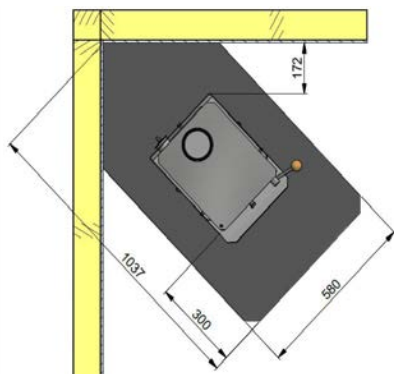

Being self-sufficient and living off the grid has never been easier.

**Pedestal Dimensions**

**Log Box Dimensions**

**Wall-Mount Dimensions**

**Vertical Clearances**

**Clearances: Corner Install**

**Clearances: Straight Install**

**NOTE:**

- The Pedestal model needs a supplementary hearth of 580 x 865mm if installed onto a combustible surface.
- The Wetback can be purchased as an optional extra.

Dimensions are in millimetres

P: Pedestal  
L: Log Box  
W: Wall-Mount  
Ø: Diameter