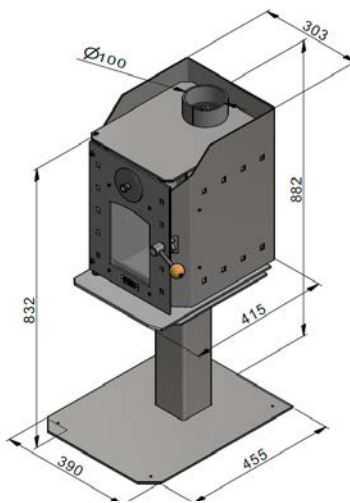

Pedestal Dimensions