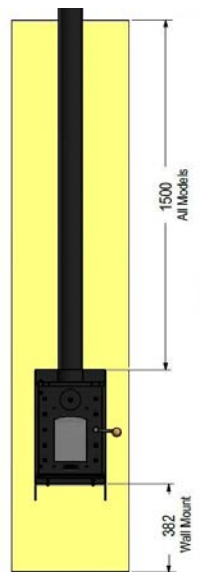

Being self-sufficient and living off the grid has never been easier.

**Pedestal Dimensions**

**Log Box Dimensions**

**Wall-Mount Dimensions**

**Vertical Clearances**

**Clearances: Corner Install**

**Clearances: Straight Install**

**NOTE:**

- The Pedestal model needs a supplementary hearth of 580 x 865mm if installed onto a combustible surface.
- The Wetback can be purchased as an optional extra.

Dimensions are in millimetres

P: Pedestal  
L: Log Box  
W: Wall-Mount  
Ø: Diameter