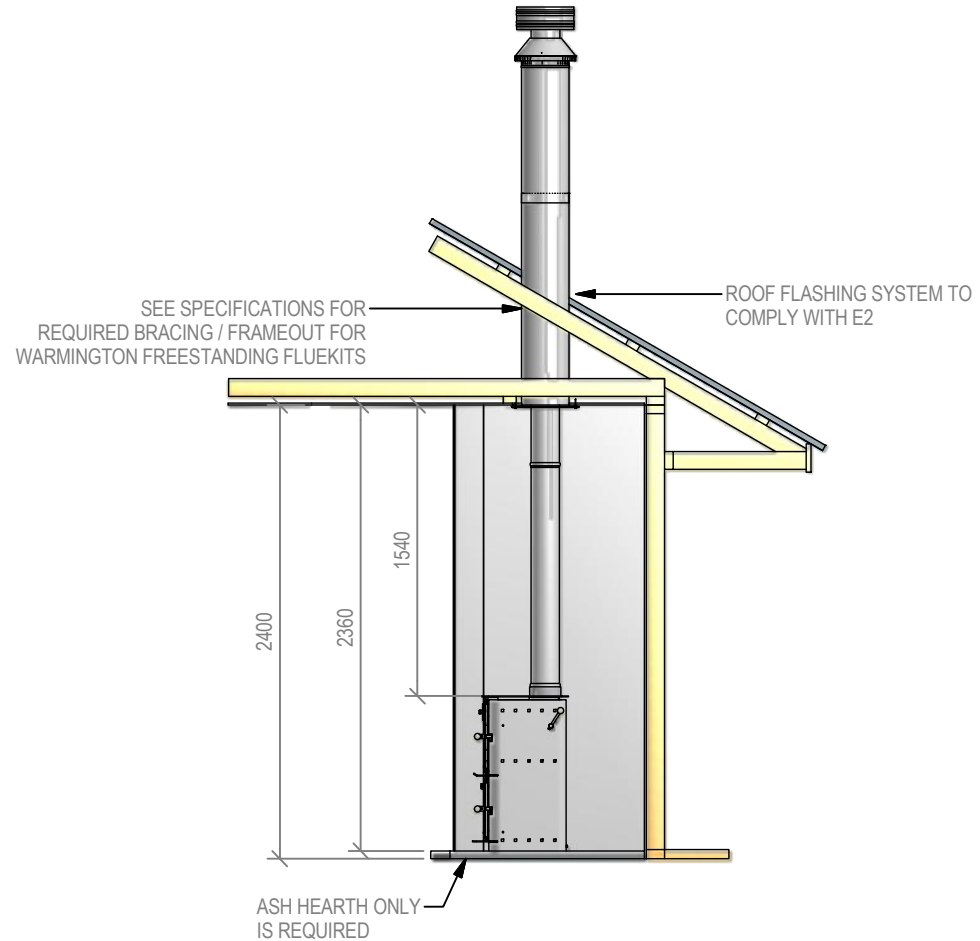

Warmington Industries Ltd.			
PH: 09 273 9227 FAX: 09 273 9241 WEB: www.warmington.co.nz			
TITLE	STUDIO OVEN STRAIGHT HEARTH : SITUATION 1		
DRAWN	ROBERT	DATE	20/04/11
SCALE	NOT TO SCALE	REVISION	01