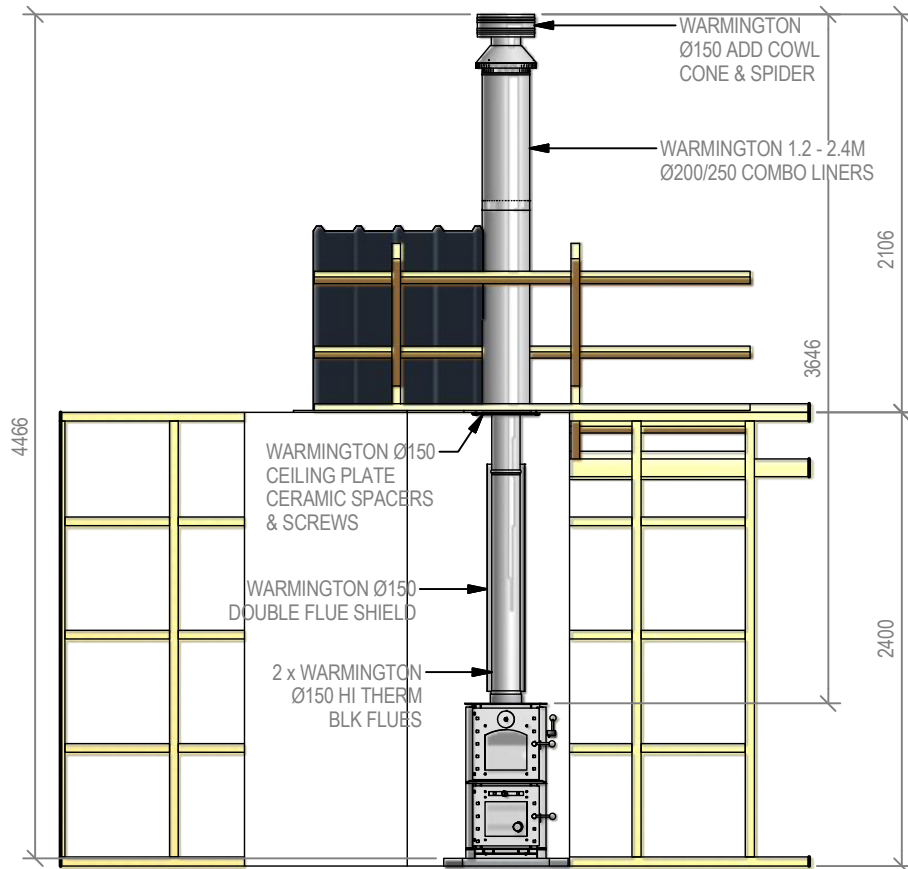

Warmington Industries Ltd.			
PH: 09 273 9227 FAX: 09 273 9241 WEB: www.warmington.co.nz			
TITLE	STUDIO OVEN STRAIGHT HEARTH : SITUATION 2		
DRAWN	ROBERT	DATE	20/04/11
SCALE	NOT TO SCALE	REVISION	01