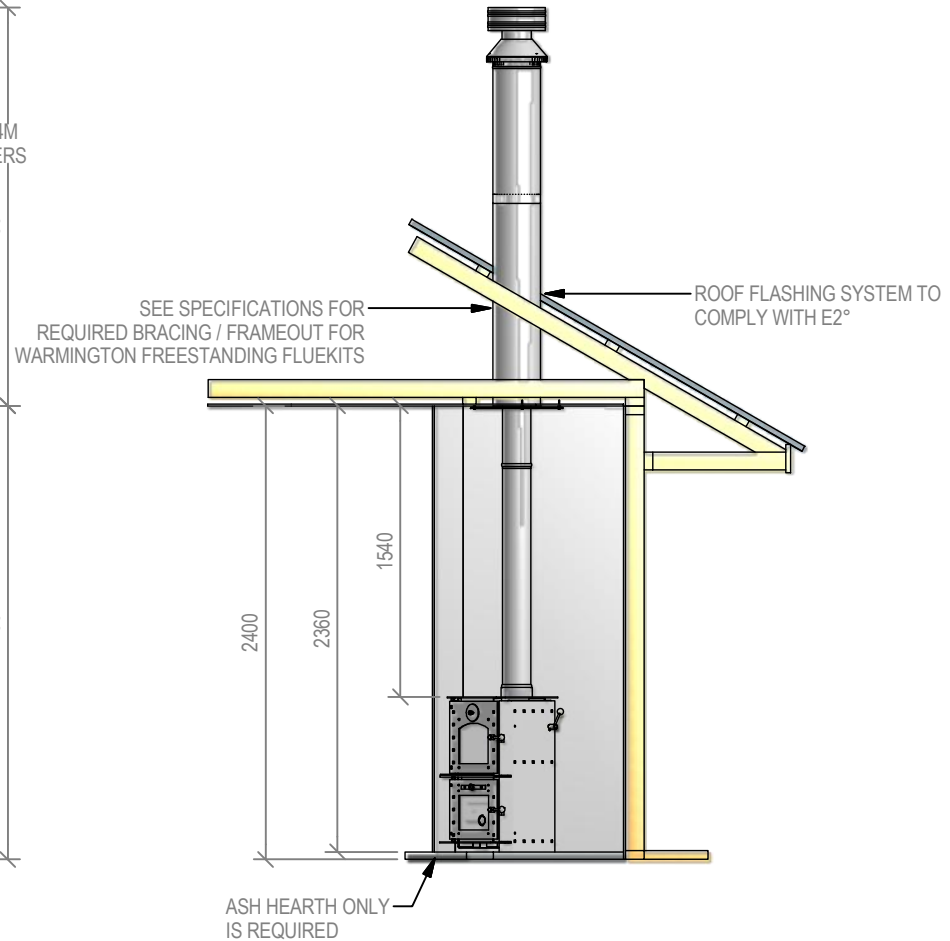

Warmington Studio Fire

Studio Oven Corner Hearth : Situation 1

Fire, Flue System to Comply with AS/NZS 2918:2001

Due to continued product improvement, Warmington Ind LTD reserves the right to change product specifications without prior notification.

Read all the Instructions carefully before commencing the Installation. Failure to follow these instructions may result in a fire hazard and void the warranty

For Specification See: www.warmington.co.nz

Copyright ©

Warmington Industries Ltd.		PH: 09 273 9227 FAX: 09 273 9241 WEB: www.warmington.co.nz	
TITLE STUDIO OVEN CORNER HEARTH : SITUATION 1			
DRAWN	ROBERT	DATE	20/04/11
SCALE	NOT TO SCALE	REVISION	01