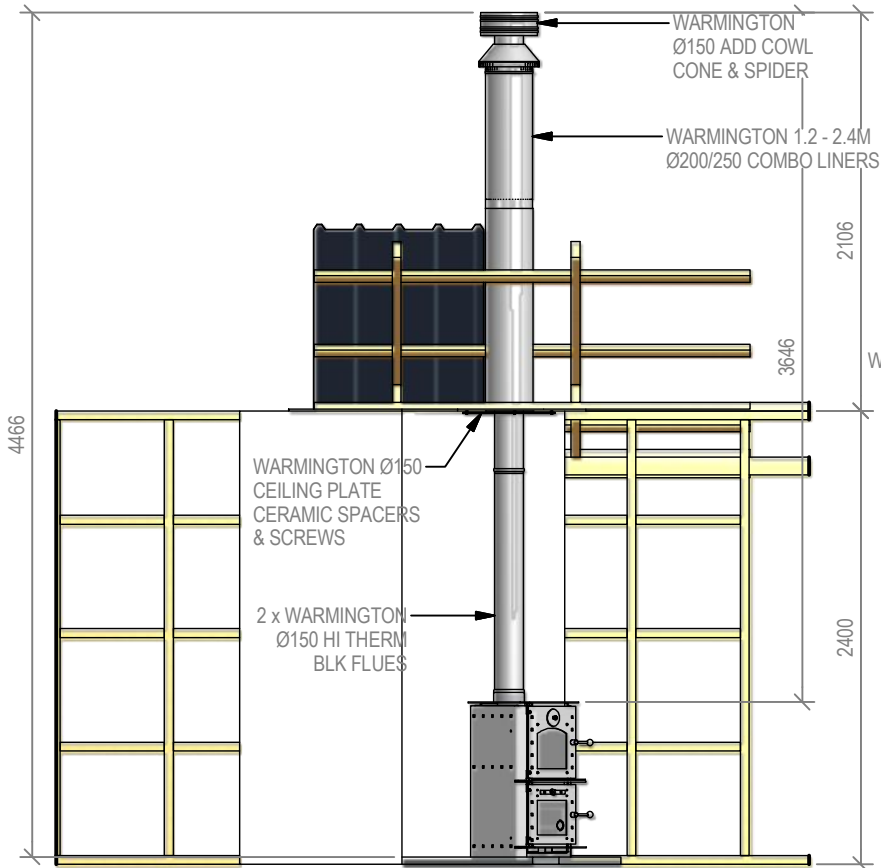

Warmington Studio Fire

Studio Oven Corner Hearth : Situation 1

Fire, Flue System to Comply with AS/NZS 2918:2001

Due to continued product improvement, Warmington Ind LTD reserves the right to change product specifications without prior notification.

Read all the Instructions carefully before commencing the Installation. Failure to follow these instructions may result in a fire hazard and void the warranty

For Specification See: www.warmington.co.nz

Copyright ©

Warmington Industries Ltd.		PH: 09 273 9227 FAX: 09 273 9241 WEB: www.warmington.co.nz	
TITLE STUDIO OVEN CORNER HEARTH : SITUATION 1			
DRAWN	ROBERT	DATE	20/04/11
SCALE	NOT TO SCALE	REVISION	01