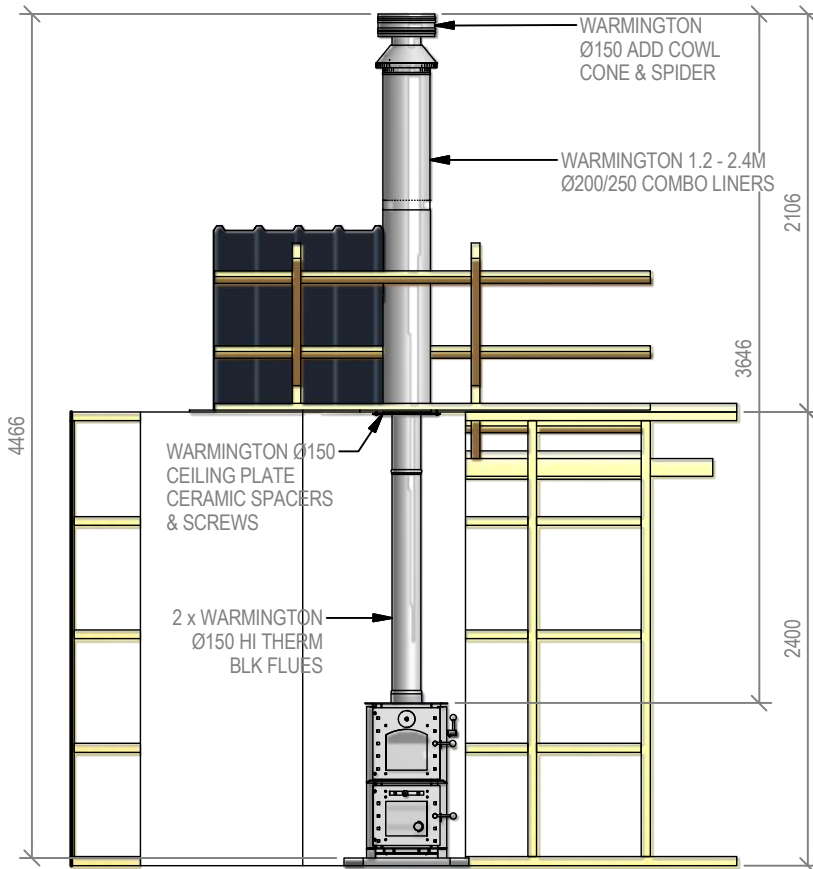

Warmington Industries Ltd.			
PH: 09 273 9227 FAX: 09 273 9241 WEB: www.warmington.co.nz			
TITLE	STUDIO OVEN STRAIGHT HEARTH : SITUATION 1		
DRAWN	ROBERT	DATE	20/04/11
SCALE	NOT TO SCALE	REVISION	01