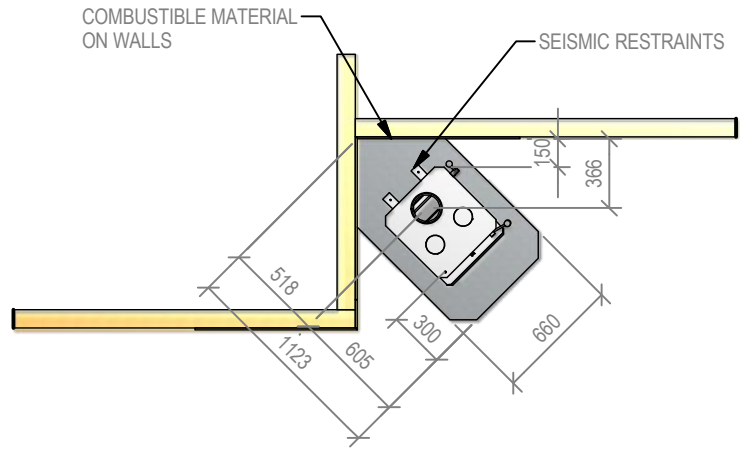

Warmington Studio Fire

Studio Oven Corner Hearth : Situation 2

Fire, Flue System to Comply with AS/NZS 2918:2001

Due to continued product improvement, Warmington Ind LTD reserves the right to change product specifications without prior notification.

Read all the Instructions carefully before commencing the Installation. Failure to follow these instructions may result in a fire hazard and void the warranty

For Specification See: www.warmington.co.nz
Copyright ©