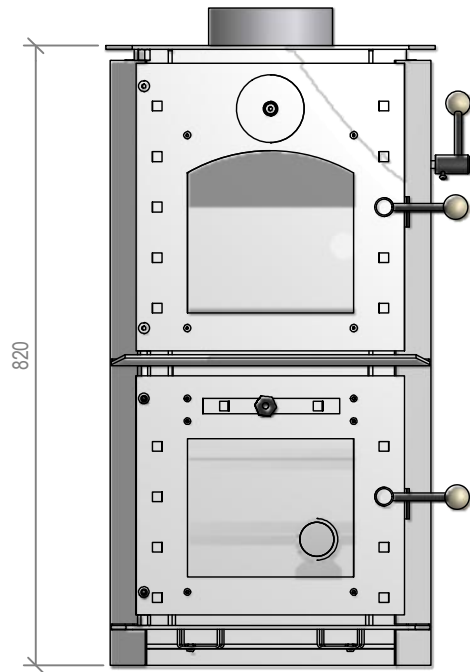

Warmington Industries Ltd.			
PH: 09 273 9227 FAX: 09 273 9241 WEB: www.warmington.co.nz			
TITLE STUDIO OVEN FIREBOX			
DRAWN	ROBERT	DATE	20/04/11
SCALE	NOT TO SCALE	REVISION	01