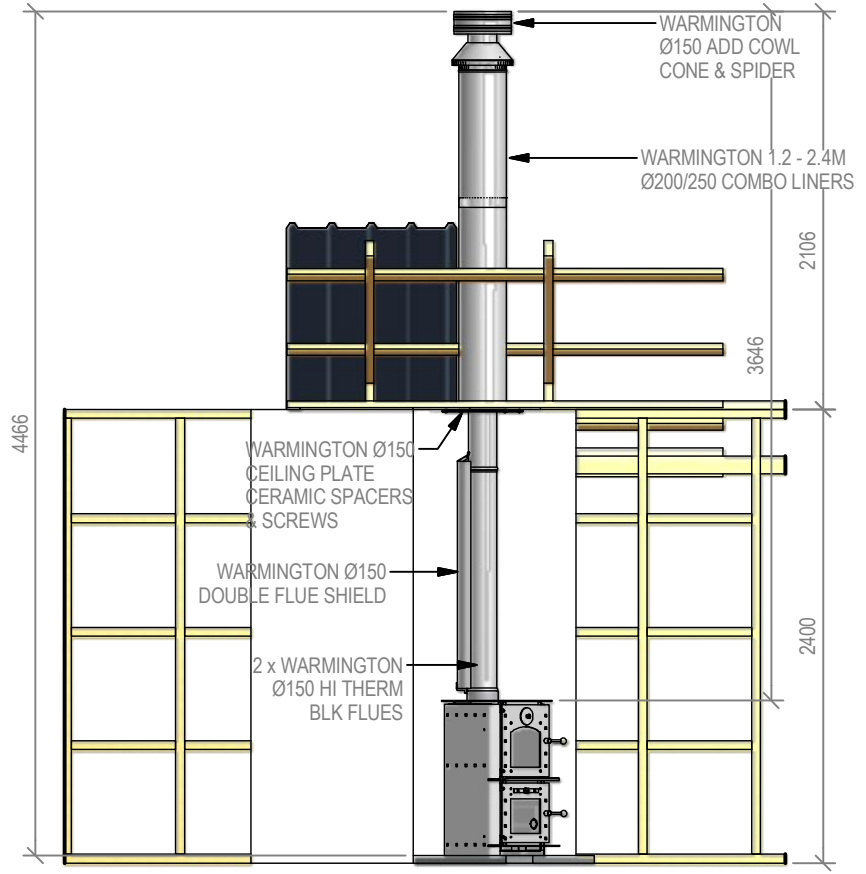

Warmington Industries Ltd.			
PH: 09 273 9227 FAX: 09 273 9241 WEB: www.warmington.co.nz			
TITLE	STUDIO OVEN CORNER HEARTH : SITUATION 2		
DRAWN	ROBERT	DATE	20/04/11
SCALE	NOT TO SCALE	REVISION	01