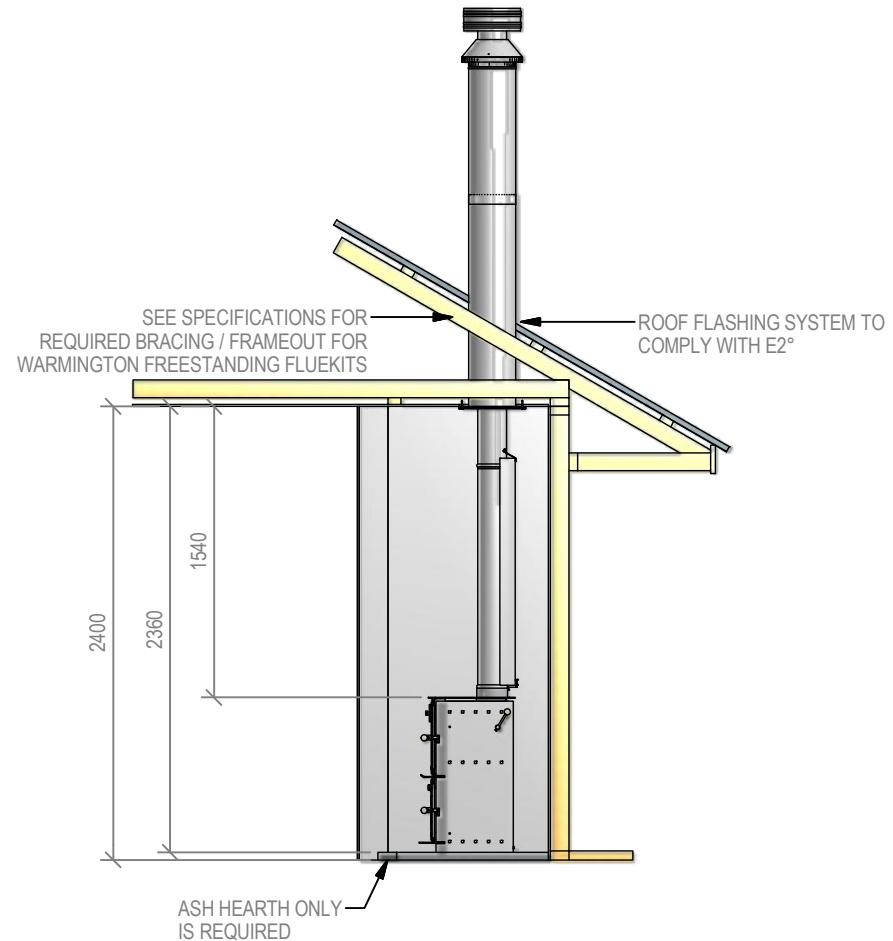

Warmington Industries Ltd.			
PH: 09 273 9227 FAX: 09 273 9241 WEB: www.warmington.co.nz			
TITLE	STUDIO OVEN STRAIGHT HEARTH : SITUATION 2		
DRAWN	ROBERT	DATE	20/04/11
SCALE	NOT TO SCALE	REVISION	01