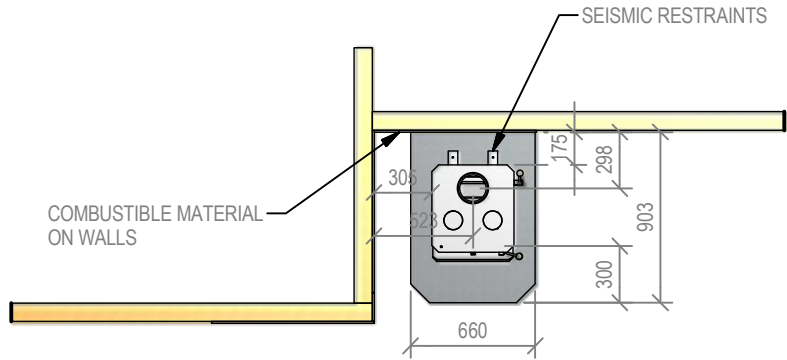

Warmington Studio Fire

Studio Oven Straight Hearth : Situation 2

Fire, Flue System to Comply with ASNZS 2918:2001

Due to continued product improvement, Warmington Ind LTD reserves the right to change product specifications without prior notification.

Read all the Instructions carefully before commencing the Installation. Failure to follow these instructions may result in a fire hazard and void the warranty

For Specification See: www.warmington.co.nz

Copyright ©