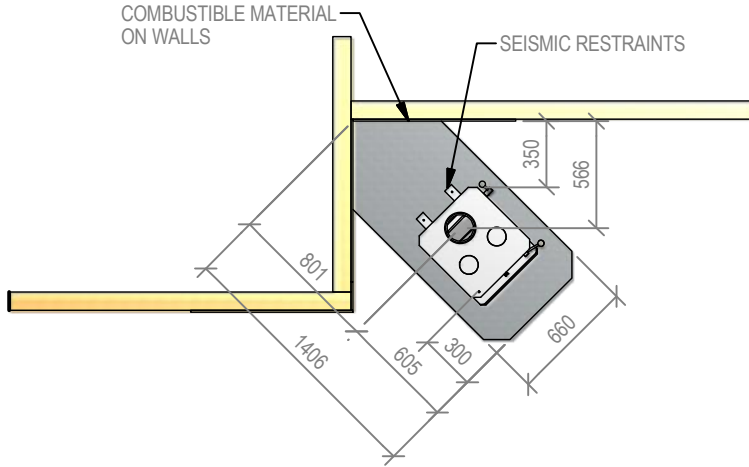

Warmington Studio Fire

Studio Oven Corner Hearth : Situation 1

Fire, Flue System to Comply with AS/NZS 2918:2001

Due to continued product improvement, Warmington Ind LTD reserves the right to change product specifications without prior notification.

Read all the Instructions carefully before commencing the Installation. Failure to follow these instructions may result in a fire hazard and void the warranty

For Specification See: www.warmington.co.nz

Copyright ©

Warmington Industries Ltd.		PH: 09 273 9227 FAX: 09 273 9241 WEB: www.warmington.co.nz	
TITLE STUDIO OVEN CORNER HEARTH : SITUATION 1			
DRAWN	ROBERT	DATE	20/04/11
SCALE	NOT TO SCALE	REVISION	01