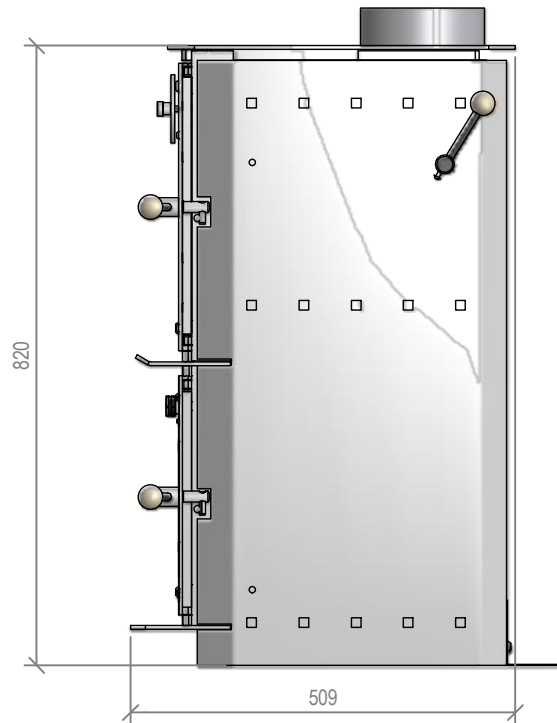

Warmington Industries Ltd.			
PH: 09 273 9227 FAX: 09 273 9241 WEB: www.warmington.co.nz			
TITLE STUDIO OVEN FIREBOX			
DRAWN	ROBERT	DATE	20/04/11
SCALE	NOT TO SCALE	REVISION	01