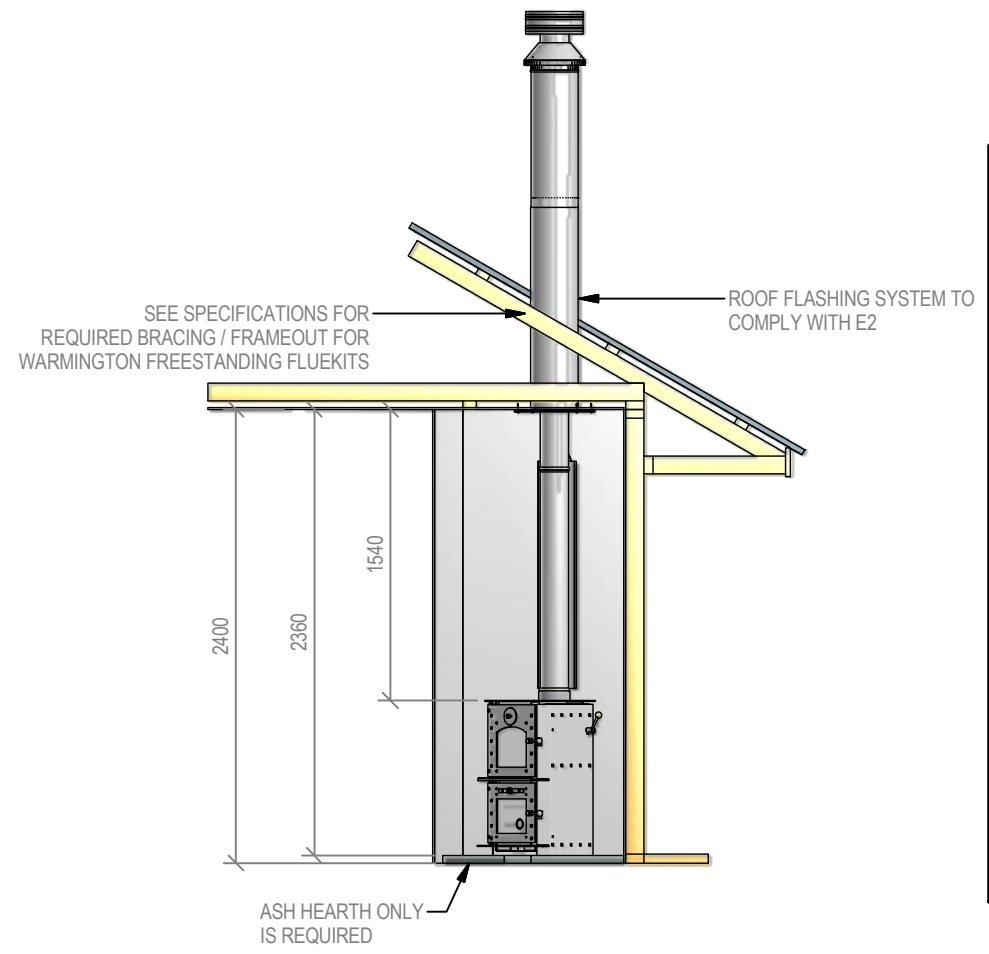

Warmington Industries Ltd.			
PH: 09 273 9227 FAX: 09 273 9241 WEB: www.warmington.co.nz			
TITLE	STUDIO OVEN CORNER HEARTH : SITUATION 2		
DRAWN	ROBERT	DATE	20/04/11
SCALE	NOT TO SCALE	REVISION	01