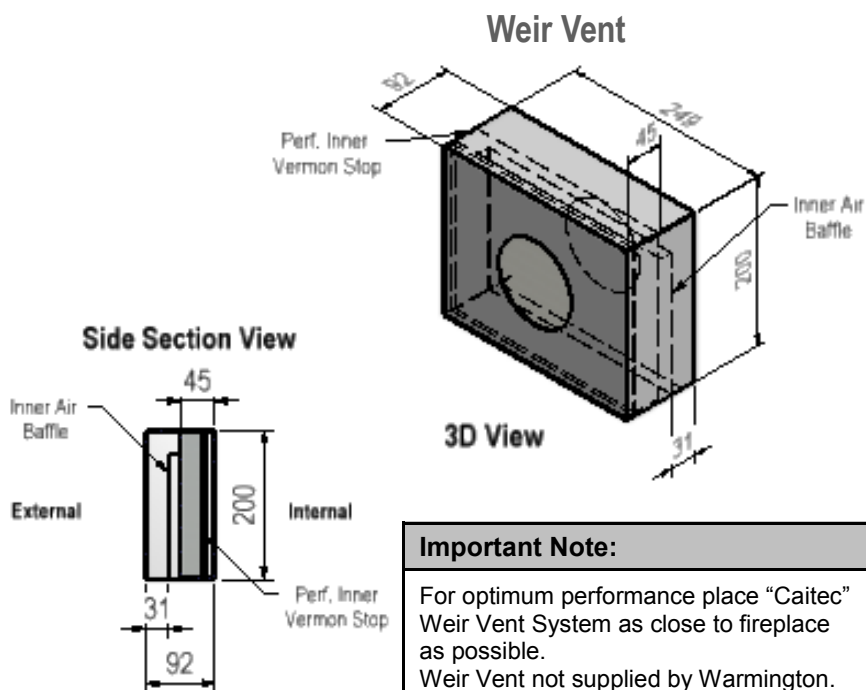

'Caitec' Weir Vent System

Concept Drawings Only

Important Note:
 For optimum performance place "Caitec" Weir Vent System as close to fireplace as possible.
 Weir Vent not supplied by Warmington.

Due to continued product improvement, Warmington Ind LTD reserves the right to change product specifications without prior notification.