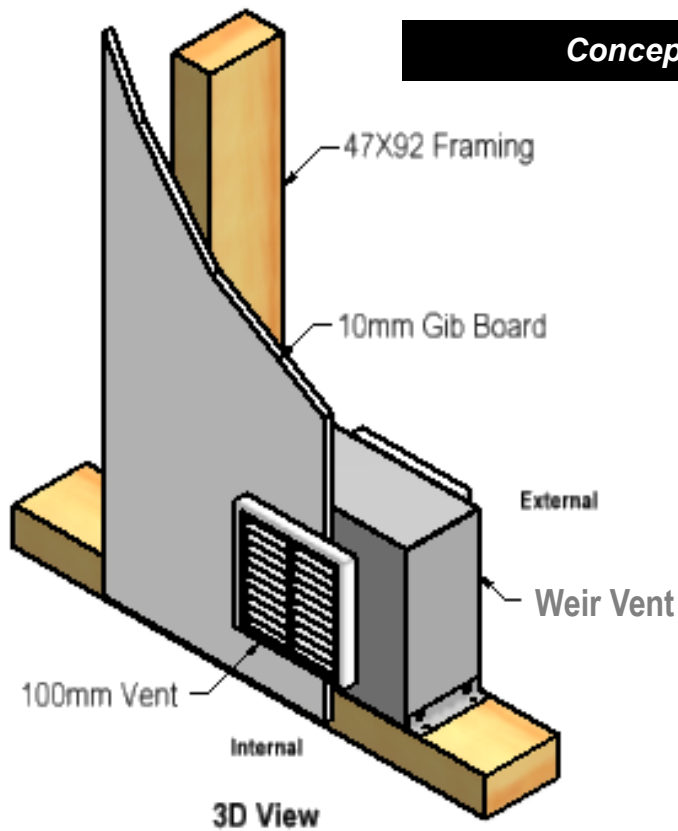

'Caitec' Weir Vent System

Concept Drawings Only

Important Note:
 For optimum performance place "Caitec" Weir Vent System as close to fireplace as possible.
 Weir Vent not supplied by Warmington.

Due to continued product improvement, Warmington Ind LTD reserves the right to change product specifications without prior notification.