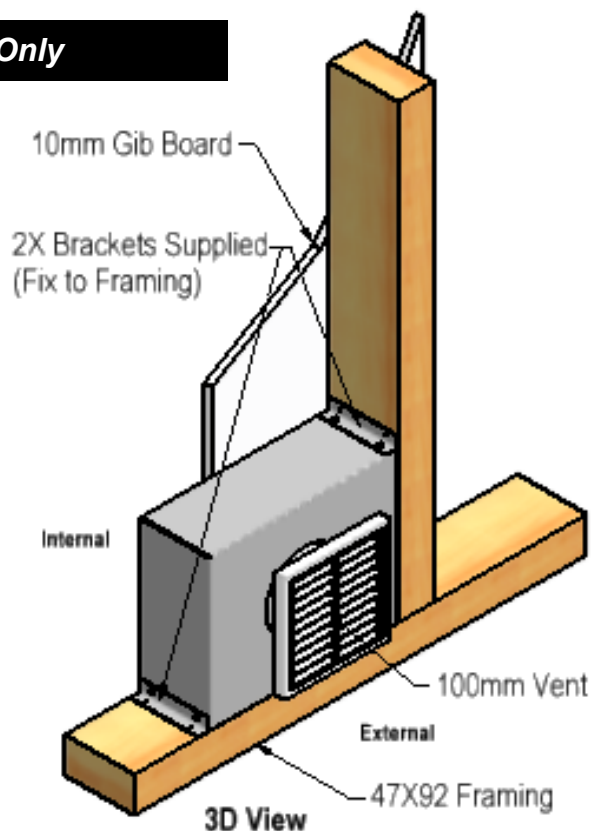

'Caitec' Weir Vent System

Concept Drawings Only

Important Note:
 For optimum performance place "Caitec" Weir Vent System as close to fireplace as possible.
 Weir Vent not supplied by Warmington.

Due to continued product improvement, Warmington Ind LTD reserves the right to change product specifications without prior notification.