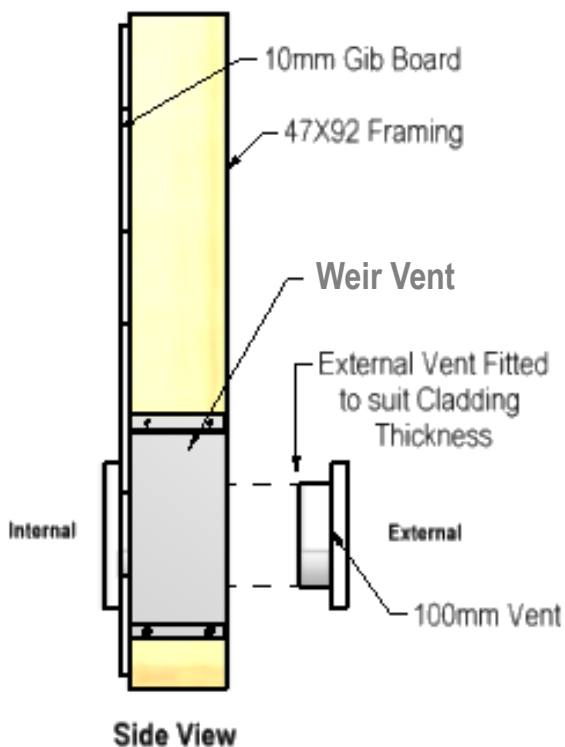

'Caitec' Weir Vent System

Concept Drawings Only

Important Note:
 For optimum performance place "Caitec" Weir Vent System as close to fireplace as possible.
 Weir Vent not supplied by Warmington.

Due to continued product improvement, Warmington Ind LTD reserves the right to change product specifications without prior notification.